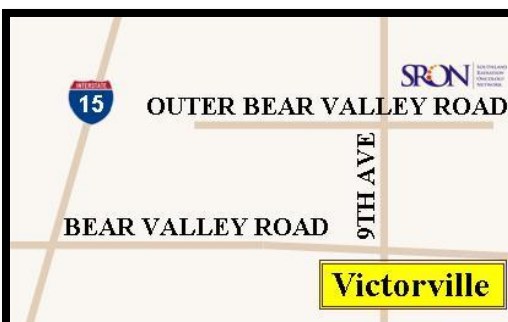

DRIVING DIRECTIONS

554 East San Bernardino Road, Suite 105
Covina, CA 91723

10226 Lakewood Boulevard
Downey, CA 90241

1555 North Orange Grove Avenue
Pomona, CA 91767

15980 Bear Valley Road
Victorville, CA 92395

15980 Bear Valley Road, Victorville, CA 92395
☎ 760-513-6001 ☎ 760-513-6002

DRIVING DIRECTIONS

FROM THE 10 FWY GOING EAST:
10 FWY EXIT BARRANCA AVENUE
RIGHT ON BARRANCA AVENUE
RIGHT ON SAN BERNARDINO ROAD
END AT 554 E. SAN BERNARDINO RD
ON THE RIGHT-HAND SIDE

FROM THE 10 FWY GOING WEST:
10 FWY EXIT GRAND AVENUE
LEFT ON GRAND AVENUE
LEFT ON SAN BERNARDINO ROAD
END AT 554 E. SAN BERNARDINO RD.
ON THE LEFT-HAND SIDE

FROM 210 FWY GOING EAST:
210 FWY EXIT CITRUS AVENUE
RIGHT ON CITRUS AVENUE
RIGHT ON SAN BERNARDINO ROAD
END AT 554 E. SAN BERNARDINO RD.
ON THE RIGHT-HAND SIDE

FROM THE 5 FWY GOING SOUTH:
5 FWY EXIT LAKEWOOD BOULEVARD
LEFT ON LAKEWOOD BOULEVARD
LEFT ON FLORENCE AVENUE
RIGHT ON VULTEE STREET
END AT 10226 LAKEWOOD BOULEVARD
ON THE RIGHT-HAND SIDE

DRIVING DIRECTIONS